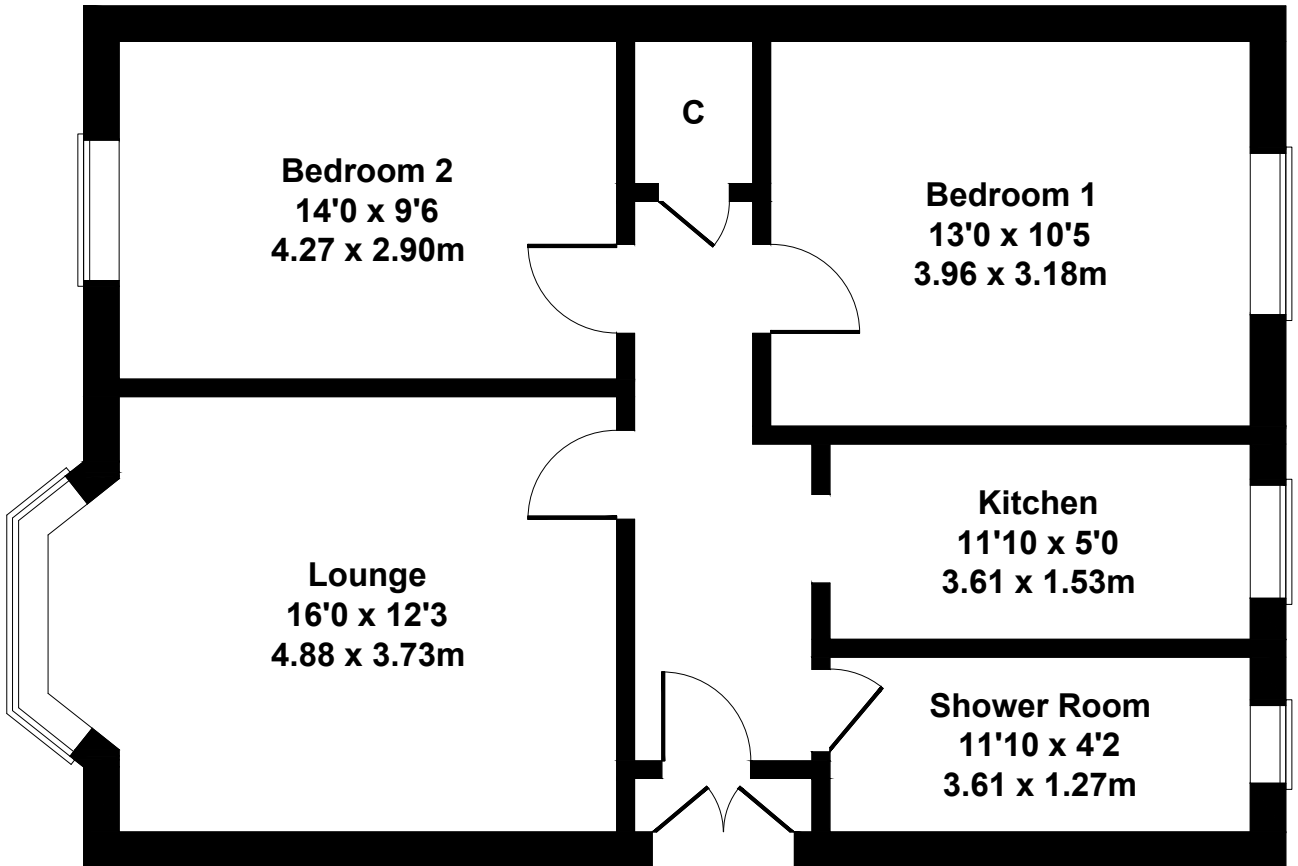

Approximate Gross Internal Area
720 sq ft - 67 sq m

SKETCH PLAN FOR ILLUSTRATIVE PURPOSES ONLY

All measurements walls, doors, windows, fittings and appliances, their sizes and locations, are approximate only. They cannot be regarded as being a representation by the seller, nor their agent.